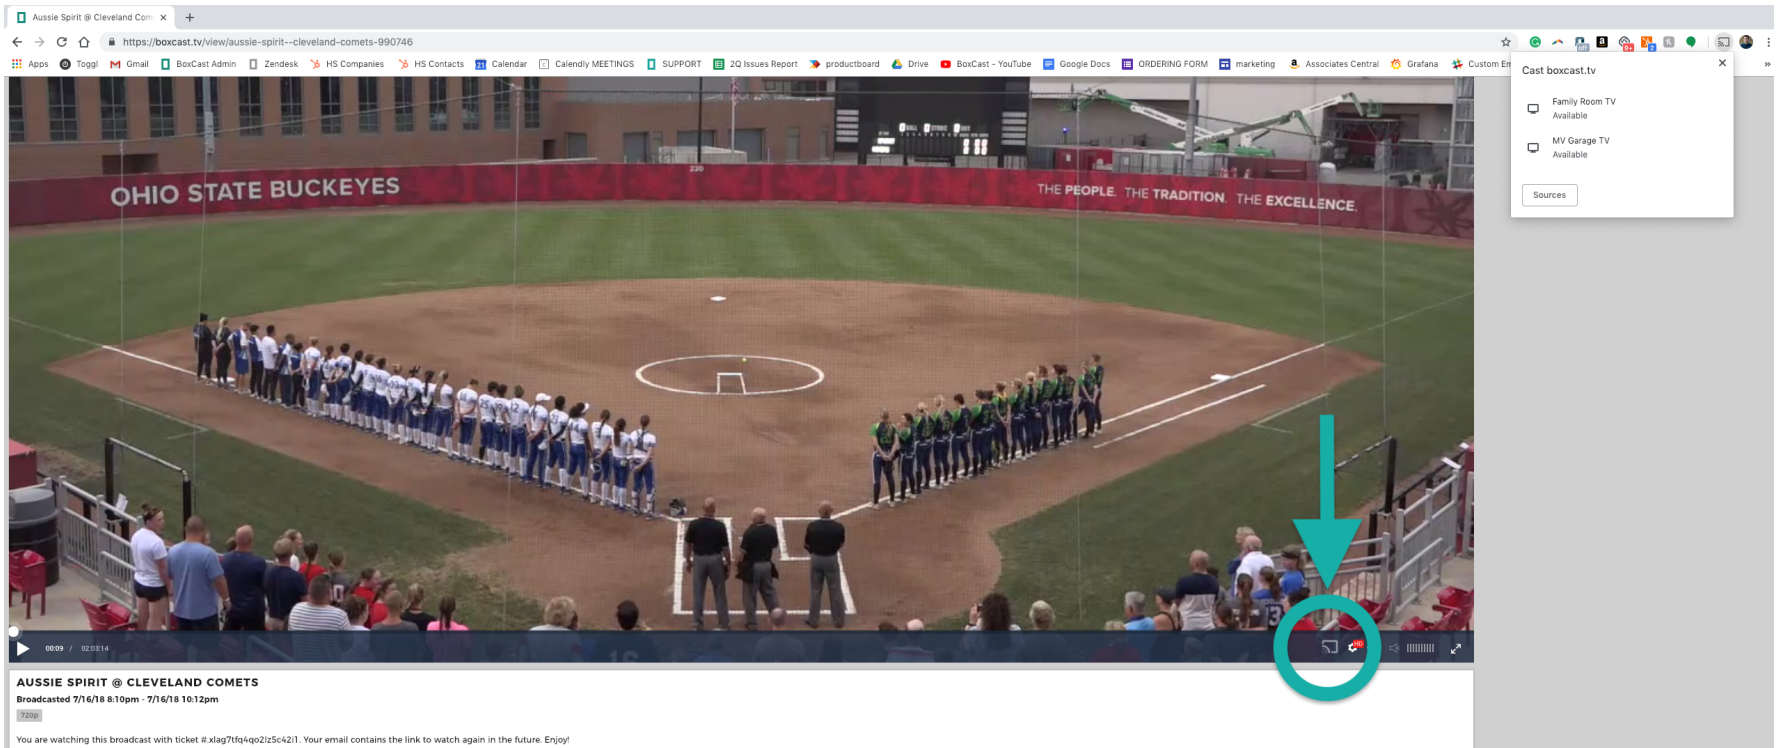

How to use Chromecast with the BoxCast Video Player

[BOXCAST SUPPORT CENTER](#) > [RTMP & THIRD PARTY INTEGRATION](#) > [INTEGRATION](#)

Articles in this section

Wade Clark

2 months ago · Updated

BoxCast has the ability to use [Chromecast](#) to mirror the broadcast on a larger screen like a television. Follow these steps below to see how it works.

1. Click play on the BoxCast video you want to watch.
2. Click the Chromecast icon on the bottom right corner of the video player and then select the Chromecast you would like to use.

The Chromecast options will appear in the top right corner of the internet browser.