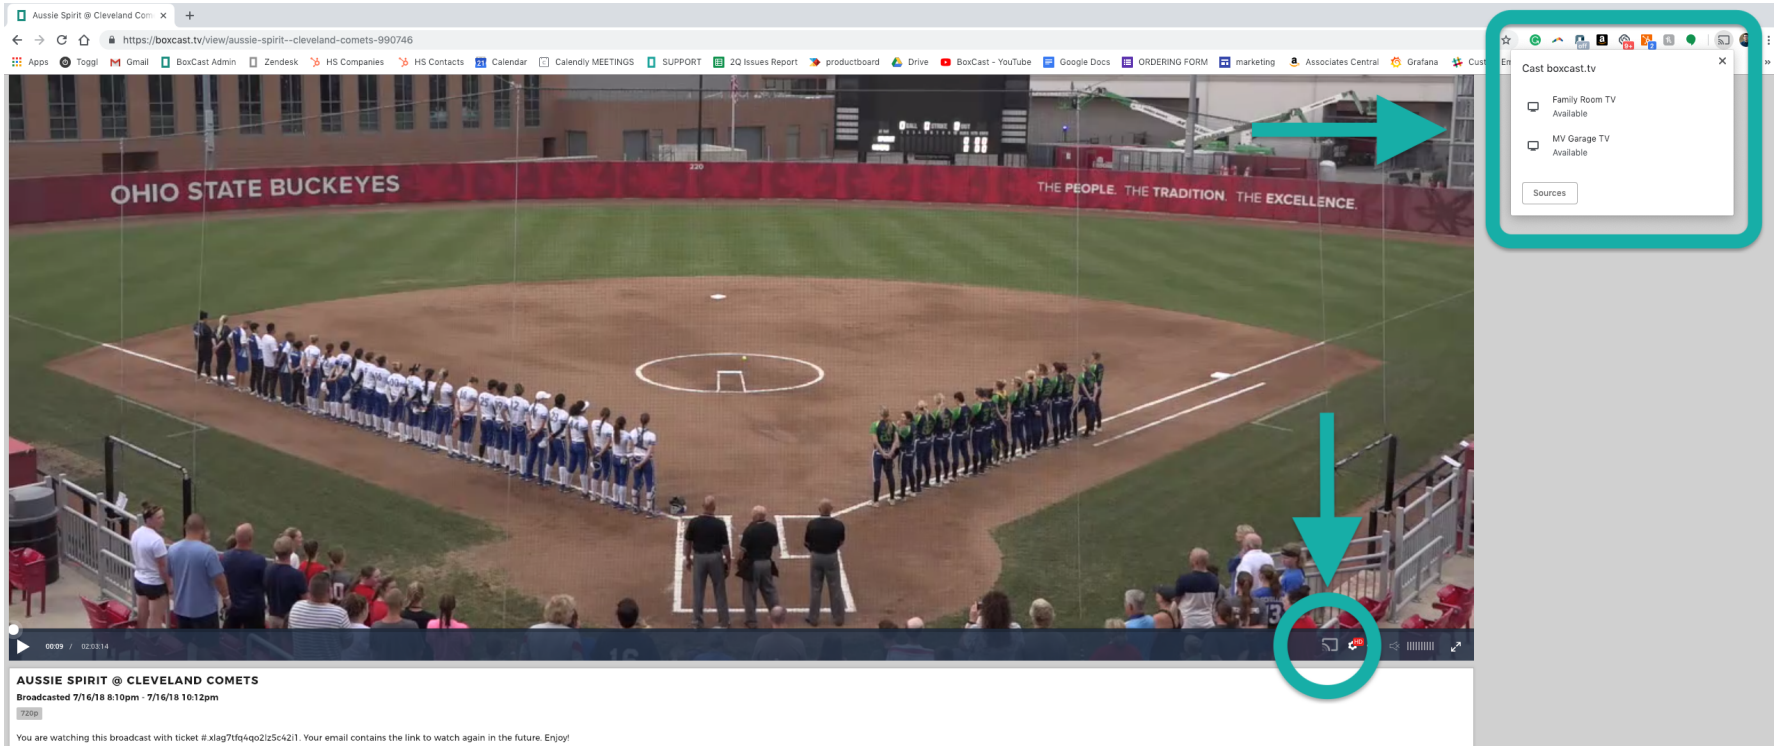

How to use Chromecast with the BoxCast Video Player

[BOXCAST SUPPORT CENTER](#) > [RTMP & THIRD PARTY INTEGRATION](#) > [INTEGRATION](#)

Articles in this section

Wade Clark

2 months ago · Updated

BoxCast has the ability to use [Chromecast](#) to mirror the broadcast on a larger screen like a television. Follow these steps below to see how it works.

1. Click play on the BoxCast video you want to watch.
2. Click the Chromecast icon on the bottom right corner of the video player and then select the Chromecast you would like to use.

The Chromecast options will appear in the top right corner of the internet browser.